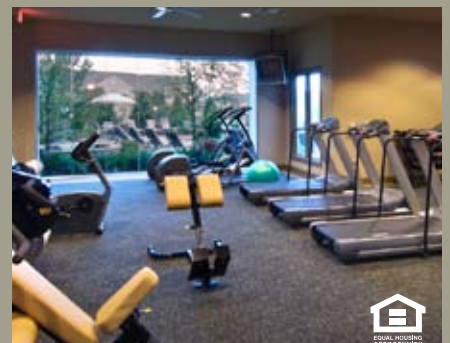

HAWFIELD FARMS

It's different here.

Hawfield Farms was conceived as a place of community. An enclave of luxury leasable residences and townhomes with tree-lined lanes, available private attached garages and welcoming front porches. Nestled among Carolina's lush treescape, Hawfield Farms is truly different from the traditional apartment life you've seen before.

Clubhouse for resident special events

State-of-the-art fitness club

Private screening room with surround-sound and stadium seating

Resort-style pool with grill and conversational fireplace

Verdant lawns and dedicated pet walks for your four-legged friends

Wi-Fi social spaces

Event Planner hosting weekly social activities

Residences and townhomes with enhanced features such as: stainless steel appliances, travertine and Berber-style flooring, granite slab countertops and custom European-Style cabinetry

LUXURY LEASABLE LIVING

704.544.1405

16311 Hawfield Way Drive | Charlotte, NC 28277

HawfieldFarms.com